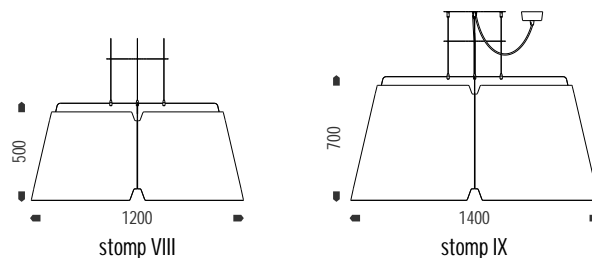

Standard Available Colours:  Black Textured  Shoji White

stomp

Are you searching for the proverbial spanner in the works? The stomp range of lights are a set of industrial artefacts which will make you stand up and take a look. You'll think twice about the space you're in when you see these commanding mega-shades. Like any piece of precision equipment, the form leaves no question about what these lights are for while the build quality and attention to detail tells you they're the right tool for the job.

key features

99% recyclable

- _suitable to indoor environments
- _Circular T5 fluorescent (22W, 40W or 55W)
- _4 Suspension cables, height adjustable

options

- _Bottom diffuser available for additional cost
- _Dimming options available
- _Internal vinyl colour
- _Custom colours available, minimum quantity or set up charges may apply

How to specify:

Product Code	Colour	Bottom Diffuser	Lamp Source (T5)	Dimming
LX-ST1 = stomp I	B = Black Textured	DY = Yes	22 = T5, 22W max	1 = no dimming
LX-ST2 = stomp II	W = Shoji White	DN = No	40 = T5, 40W max	2 = DSI
LX-ST3 = stomp III	CC = Custom Colour		55 = T5, 55W max	3 = DALI
LX-ST4 = stomp IV				4 = 1-10v
LX-ST5 = stomp V				
LX-ST6 = stomp VI				
LX-ST7 = stomp VII				
LX-ST8 = stomp VIII				
LX-ST9 = stomp IX				